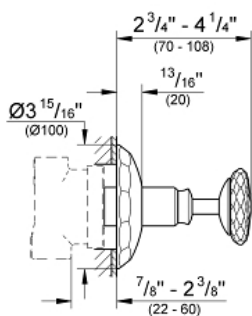

KENSINGTON  
2-Way Diverter  
MODEL # 19271VP0

Pure Freude  
an Wasser

GROHE

**Product Description:**  
KENSINGTON  
2-Way Diverter

**Standard Specification:**

- For use with Diverter Rough-In Valve (29 712)
- Escutcheon with wall sealing
- Threaded
- Adjustable installation depth
- **GROHE StarLight** chrome finish