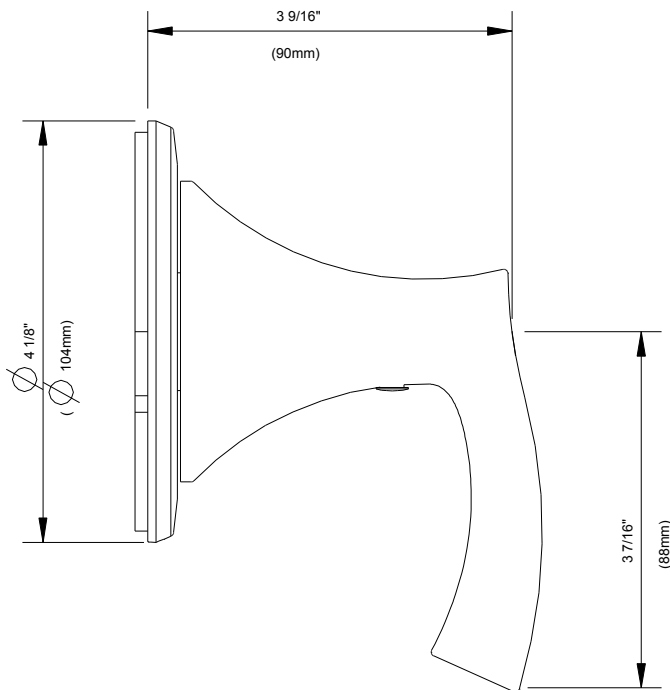

Standards & Certifications

Submittal Information:

Name: _____
Location: _____

Contractor: _____
Contact #: _____