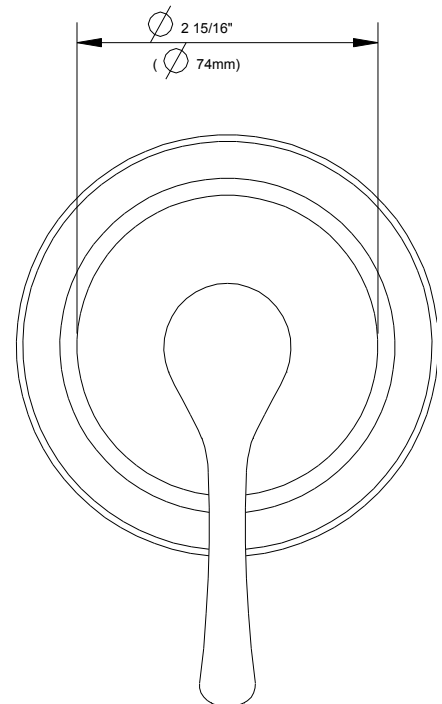

Standards & Certifications

Submittal Information:

Name: _____
Location: _____

Contractor: _____
Contact #: _____