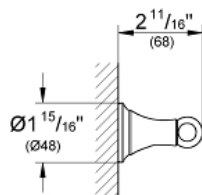

SEABURY
Robe Hook
MODEL # 40159EN0

Pure Freude
an Wasser

GROHE

Product Description:
SEABURY
Robe Hook

Standard Specification:

- GROHE StarLight finish

Applicable Codes & Standards:

- Energy Policy Act of 1992
- ASME A112.18.1/CSA B125.1