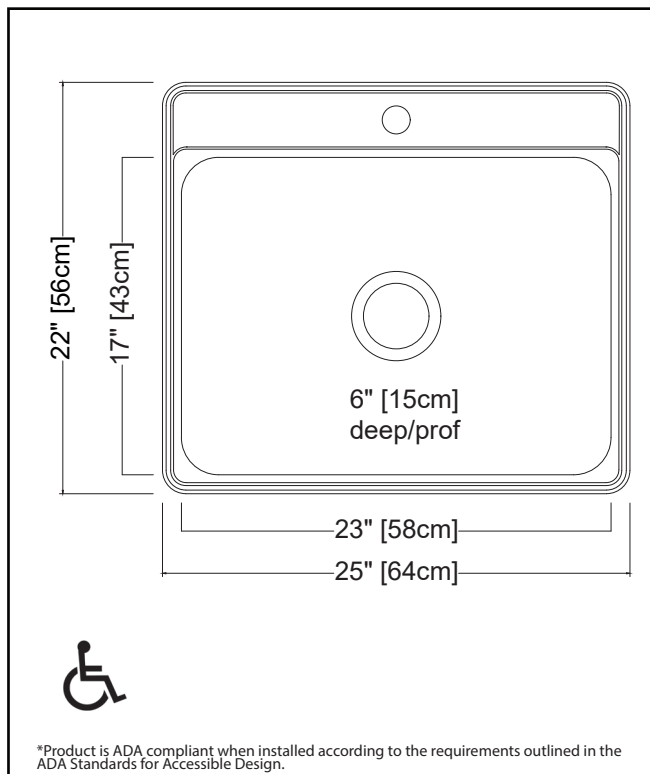

KINDRED

CREEMORE

SINGLE BOWL 22 GAUGE TOPMOUNT/DROP IN

MODEL: CSLA2522-6-4N (4 FAUCET HOLES)

MODEL: CSLA2522-6-3N (3 FAUCET HOLES)

MODEL: CSLA2522-6-1N (1 FAUCET HOLE)

- ✓ Worry free 22 gauge steel from the industry leader in stainless
- ✓ Sound dampening system that reduces excess noise from running water and disposal vibration
- ✓ Resilient finish offers lasting durability
- ✓ Topmount/Drop In installation is a favorite for quick kitchen upgrades due to ease of installation and versatility of placement

TECHNICAL FEATURES

OVERALL SINK SIZE (OD)	22" FB x 25" LR
BOWL SIZE (ID)	17"FB x 23" LR x 6" DP
MINIMUM CABINET SIZE	27
MATERIAL	22 Gauge
BOWL CORNER RADIUS	50 mm
STAINLESS STEEL FINISH	Satin Finish
DRAIN HOLE LOCATION	Center
INSTALLATION TYPE	Topmount/Drop In
SOUND COATING	Sound Pads
WEIGHT	7.6 lbs
WARRANTY	Limited Lifetime
COUNTRY OF ORIGIN	Vietnam
ADA COMPLIANT	Yes*