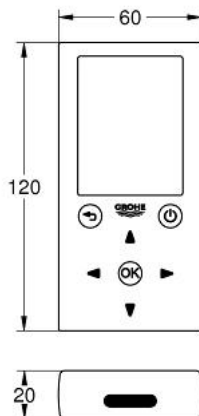

36 407 001 REMOTE CONTROL

PRODUCT DESCRIPTION

- for all GROHE one eye infra-red products
as of 06/2015 and GROHE Blue Home until 12/2018
- **monitoring**
 - consumption and usage data
 - thermal disinfection cycles (infrared faucets)
 - auto flush cycles (infrared faucets)
 - cleaning mode cycles (GROHE Blue Home)
 - filter and CO2 capacity (GROHE Blue Home)
- **configuration**
 - cleaning mode activation
 - thermal disinfection (infrared faucets)
 - detection range (infrared faucets)
 - shut off delay (infrared faucets)
 - auto flush (infrared faucets)
 - filter capacity (GROHE Blue Home)
- **service**
 - send and save profiles
 - reset functions
 - service details
 - demo mode
 - error codes (GROHE Blue Home)
 -
 - 3 x 1.5 V DC (AAA) battery supply