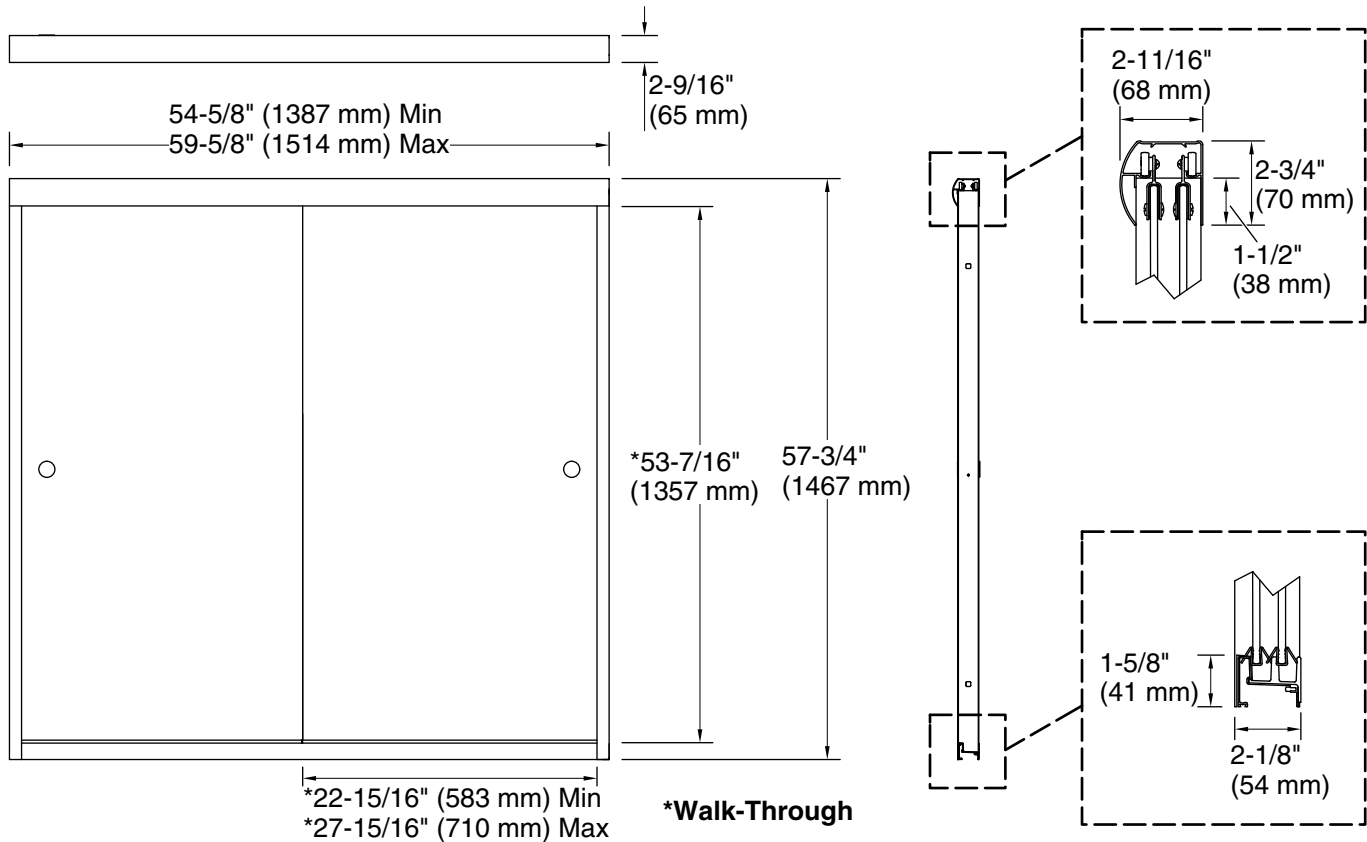

## Available Glass Options

Code	Description
------	-------------

	Clear
--	-------

**Technical Information**

All product dimensions are nominal.

- Installation type: For bath installation
- Opening Width - Min: 54-5/8" (1387 mm)
- Opening Width - Max: 59-5/8" (1514 mm)
- Walk-through - Min: 22-15/16" (583 mm)
- Walk-through - Max: 27-15/16" (710 mm)
- Base-To-Wall Radius - Max: 1/2" (13 mm)
- Glass thickness: 1/4" (6 mm)
- Glass coating: CleanCoat®

**Notes**

- Install this product according to the installation guide.
- The vertical opening should be a minimum of 60-1/2" (1537 mm) to allow for installation clearance.